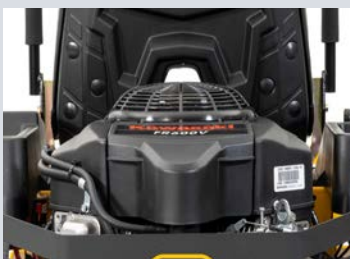

DASH XD

AVAILABLE DECK SIZES

34" & 42"

DASH XD

Heavy Duty Steel Frame
1" x 2" steel frame making it one of the toughest and most durable in its class

Welded Fabricated Steel Deck

Durable 11 ga. welded fabricated steel deck adds durability and extends mower's life

Compact Size

Easily fits through most gates making backyard mowing easy and ideal for garage storage

Standard Engine Guard

Premium Power

V-Twin Kawasaki® engine is the highest rated residential engine available

FEATURES FOUND ON THE DASH XD

DASH XD

- ✓ 18" BigBite™ Rear Tyres
- ✓ Kawasaki® FR541 Engine
- ✓ Compact Size
Making backyard mowing easy and ideal for garage storage
- ✓ Up to 10 kph

IDEAL FOR UP TO

1
ACRE