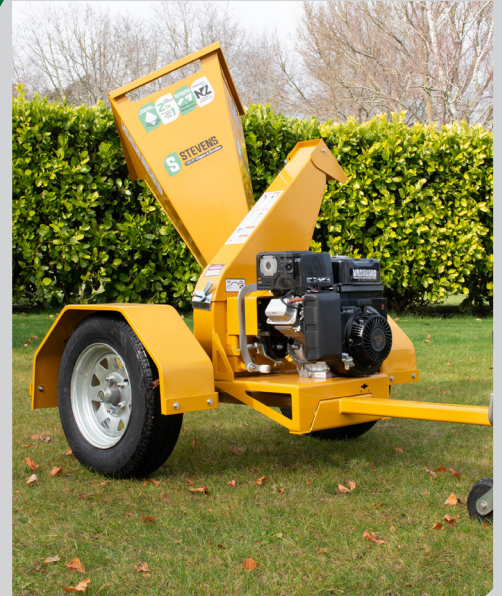

The STEVENS 1300 RT Chipper & Shredders are made for serious work.

Easily taking care of tree, yard debris and green waste (hedge clippings, old plants and leaves). Great for the large garden, lifestyle block or rental centre. Versatile, easy to use all-in-one chipper shredders that chip branches up to 90mm in diameter, and shred green waste to a fine mulch. Large wheels and with great balance for easy movement combined with loads of power for high production make this chipper shredder an outstanding performer.

Single in-feed diamond chute

6 Reversible Shredder Knives

Chips branches up to 90mm

MODEL	STEVENS 1300 RT CHIPPER & SHREDDER
Capabilities	2-in-1 Chipper Shredder
Chipper Capacity	90 mm Max Wood Diameter
Overall Dimensions	2360mm Length 1630mm Height 1240mm Width
Infeed Chute Opening	475 mm x 520 mm
Chipper Blades	2 x Double Edge Tool Steel Blade
Shredder Knives	6 x Serrated Flail Blades
Feed System	Gravity / Self Feed
Drive System	2 x B section vee belt and clutch
Wheels	13" x 5" Highway Wheel & Tyre
Engine	Vanguard 13 Gross HP (13HP)
Fuel Type/Capacity	91 Unleaded / 6.6 Litres