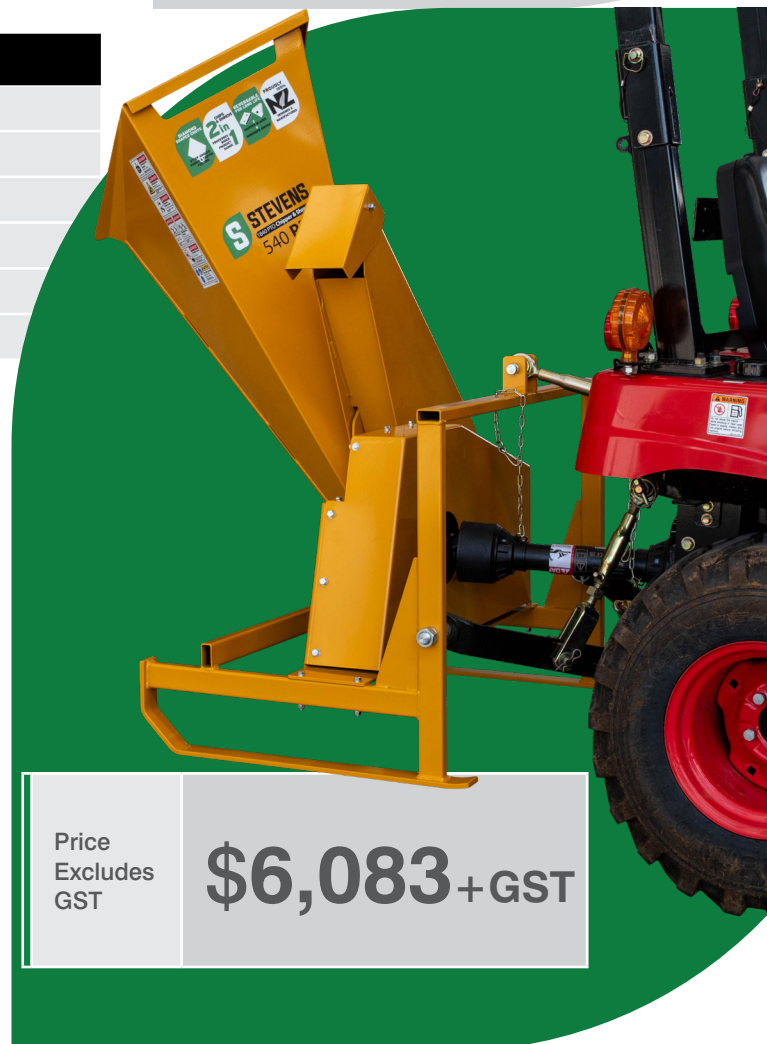

The STEVENS 1840 PTO (540 RPM) Chipper & Shredders are made for serious work.

Easily taking care of tree, yard debris and green waste (hedge clippings, old plants and leaves). Great for the large garden, lifestyle block or rental centre. Versatile, easy to use all-in-one chipper shredders that chip branches up to 90mm in diameter, and shred green waste to a fine mulch.

Single in-feed diamond chute

6 Reversible Shredder Knives

Chips branches up to 90mm

MODEL	STEVENS 1840 PTO (540 RPM)
Capabilities	2-in-1 Chipper Shredder
Chipper Capacity	90 mm Max Wood Diameter
Infeed Chute Opening	475mm x 520mm
Chipper Blades	2 x Double Edge Tool Steel Blade
Shredder Knives	6 x Serrated Flail Blades
Feed System	Gravity / Self Feed